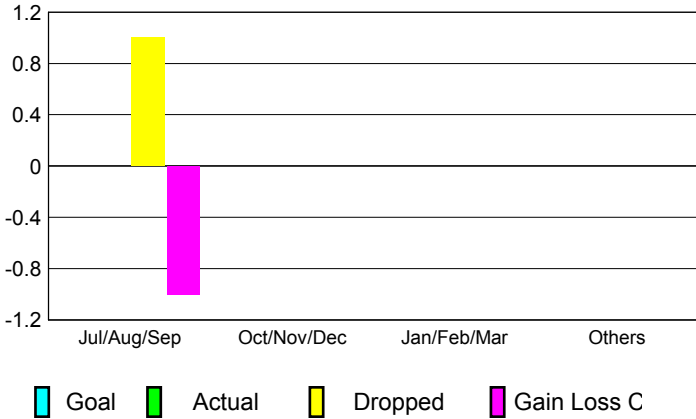

GMT: **Kenneth Schwols**

Location: **NEW MEXICO**

GMT CA: **1**

**CLUBS**

Month	New Club Goal	Actual New Clubs	Actual Dropped Clubs	Gain/Loss of Clubs
<b>2012-2013</b>				
Jul/Aug/Sep		0	1	-1
Oct/Nov/Dec		0	0	0
Jan/Feb/Mar		0	0	0
Apr/May/June		0	0	0
<b>Totals</b>		<b>0</b>	<b>1</b>	<b>-1</b>

**Club Results 2012-2013**  
Goal, New, Dropped, Gain/Loss

**MEMBERSHIP**

Month	Net Memb Goal	Actual New Memb	Actual Dropped Memb	Gain/Loss of Memb
<b>2012-2013</b>				
Jul/Aug/Sep		24	37	-13
Oct/Nov/Dec		15	22	-7
Jan/Feb/Mar		18	29	-11
Apr/May/June		17	20	-3
<b>Totals</b>		<b>74</b>	<b>108</b>	<b>-34</b>