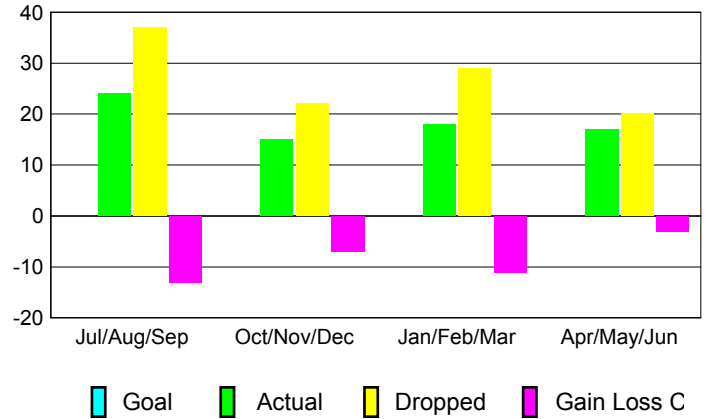

Membership Results 2012-2013
Goal, New, Dropped, Gain/Loss